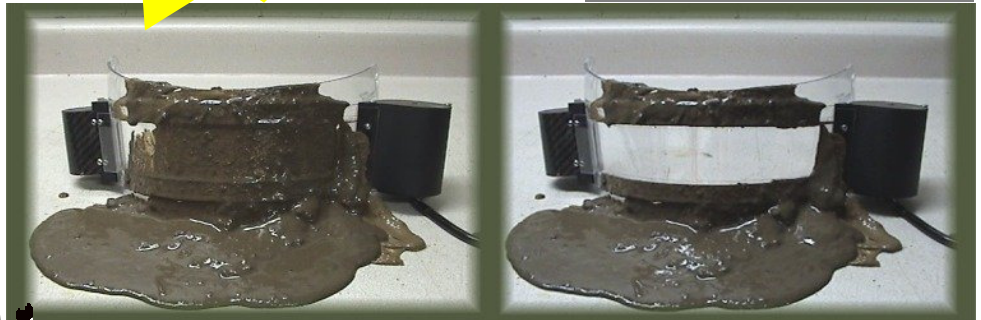

**NEW Quick Release
Mud Muncher**

"IS YOUR DESIRE TO WIN PERFECTLY CLEAR"

2-1/8" WIDE REPLACEMENT FILM	
1-5 Rolls	$6.50 ea.
5-10 Rolls	$6.25 ea.
11 or More Rolls	$5.75 ea.

Alternative Distribution
38020 Delafield Road
Oconomowoc, WI 53066

Website:
www.mudmuncher.net

Phone:
262-719-0233

E-mail:
mark@mudmuncher.net