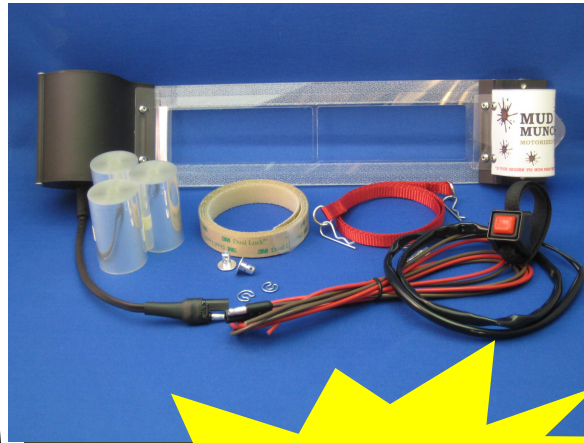

# MUD MUNCHER

MOTORIZED TEAR OFF SYSTEM

The Mud Muncher Motorized Tear Off is a fully integrated film guiding system. It can be installed on almost any standard helmet shield in minutes, and can quickly clear your view by simply pushing a button. Mud Muncher has a quick release rip cord that allows driver to remove lens at anytime.

**PACKAGE PRICE**  
**\$495**

- NEW Quick Release Lens, Simply Pull The Rip Cord
- Lightweight Rugged Design 11 oz
- Made of Billet 6061 Aluminum
- High Torque Internal Motor
- Integrated Shield System
- Film Movement Will Not Scratch Your Shield
- Seals Out Mud Without Using Duct Tape
- Equivalent to 75 Tear Offs
- Removable Motor for Easy Cleaning
- Stainless Steel Hardware
- Made In U.S.A.
- Patent Pending

**NEW Quick Release  
Mud Muncher**

***"IS YOUR DESIRE TO WIN PERFECTLY CLEAR"***

<b>2-1/8" WIDE REPLACEMENT FILM</b>	
1-5 Rolls	\$6.50 ea.
5-10 Rolls	\$6.25 ea.
11 or More Rolls	\$5.75 ea.

**Alternative Distribution**  
38020 Delafield Road  
Oconomowoc, WI 53066